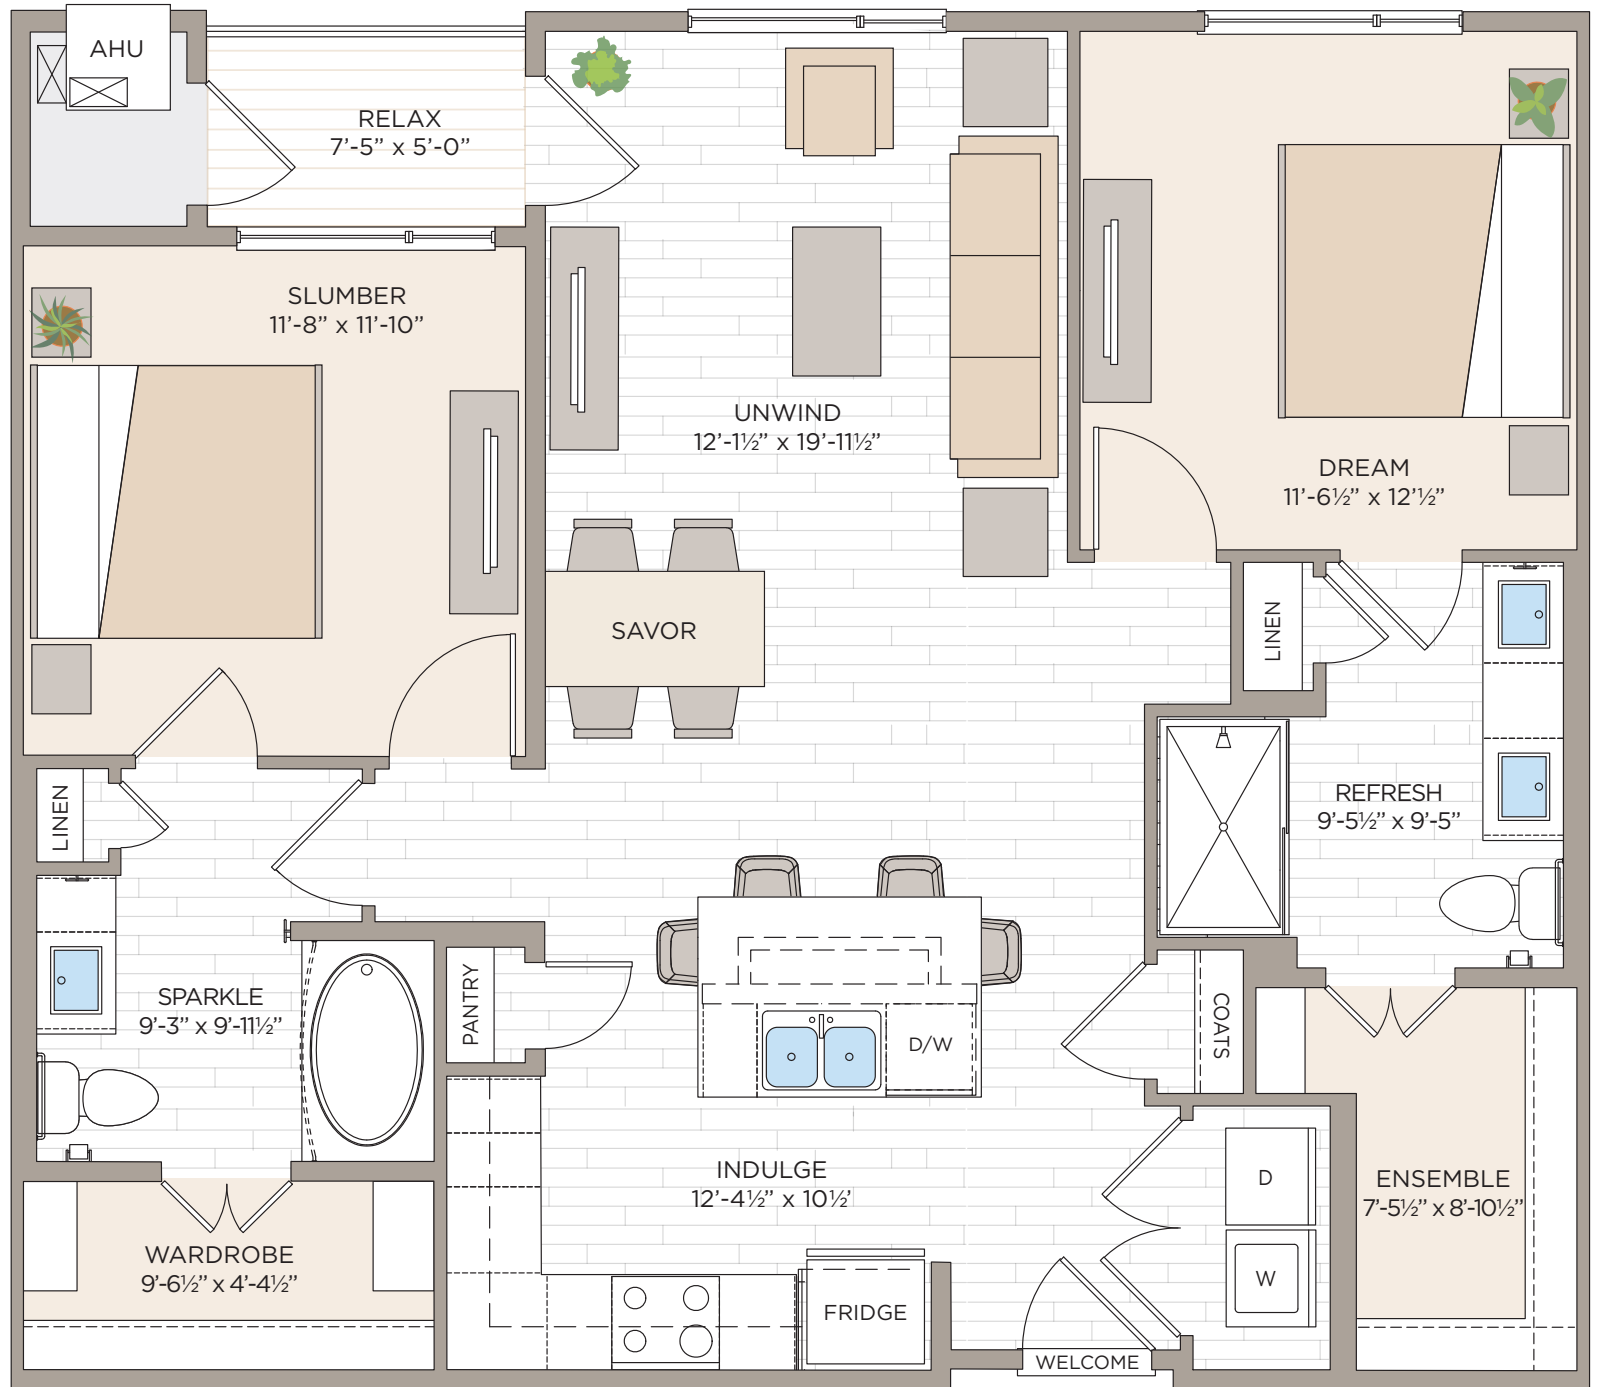

735 sq ft with Sunroom

One Bedroom, One Bath

SKYE 750

A2 - CHARLESTON

886 sq ft with Balcony

941 sq ft with Sunroom

One Bedroom, One Bath

SKYE 750

A4 - DOVER

909 sq ft with Balcony

One Bedroom, One Bath
with Study

SKYE 750

B - HARTFORD

1113 sq ft with Balcony

Two Bedroom, Two Bath

SKYE 750

B I - MONTPELIER

1134 sq ft with Balcony

1177 sq ft with Sunroom

Two Bedroom, Two Bath

SKYE 750

B3 - RICHMOND

1155 sq ft with Balcony

Two Bedroom, Two Bath
with Flex Space

SKYE 750

B4 - WASHINGTON

1705 sq ft with Balcony

Two Bedroom, Two 1/2 Bath with Den