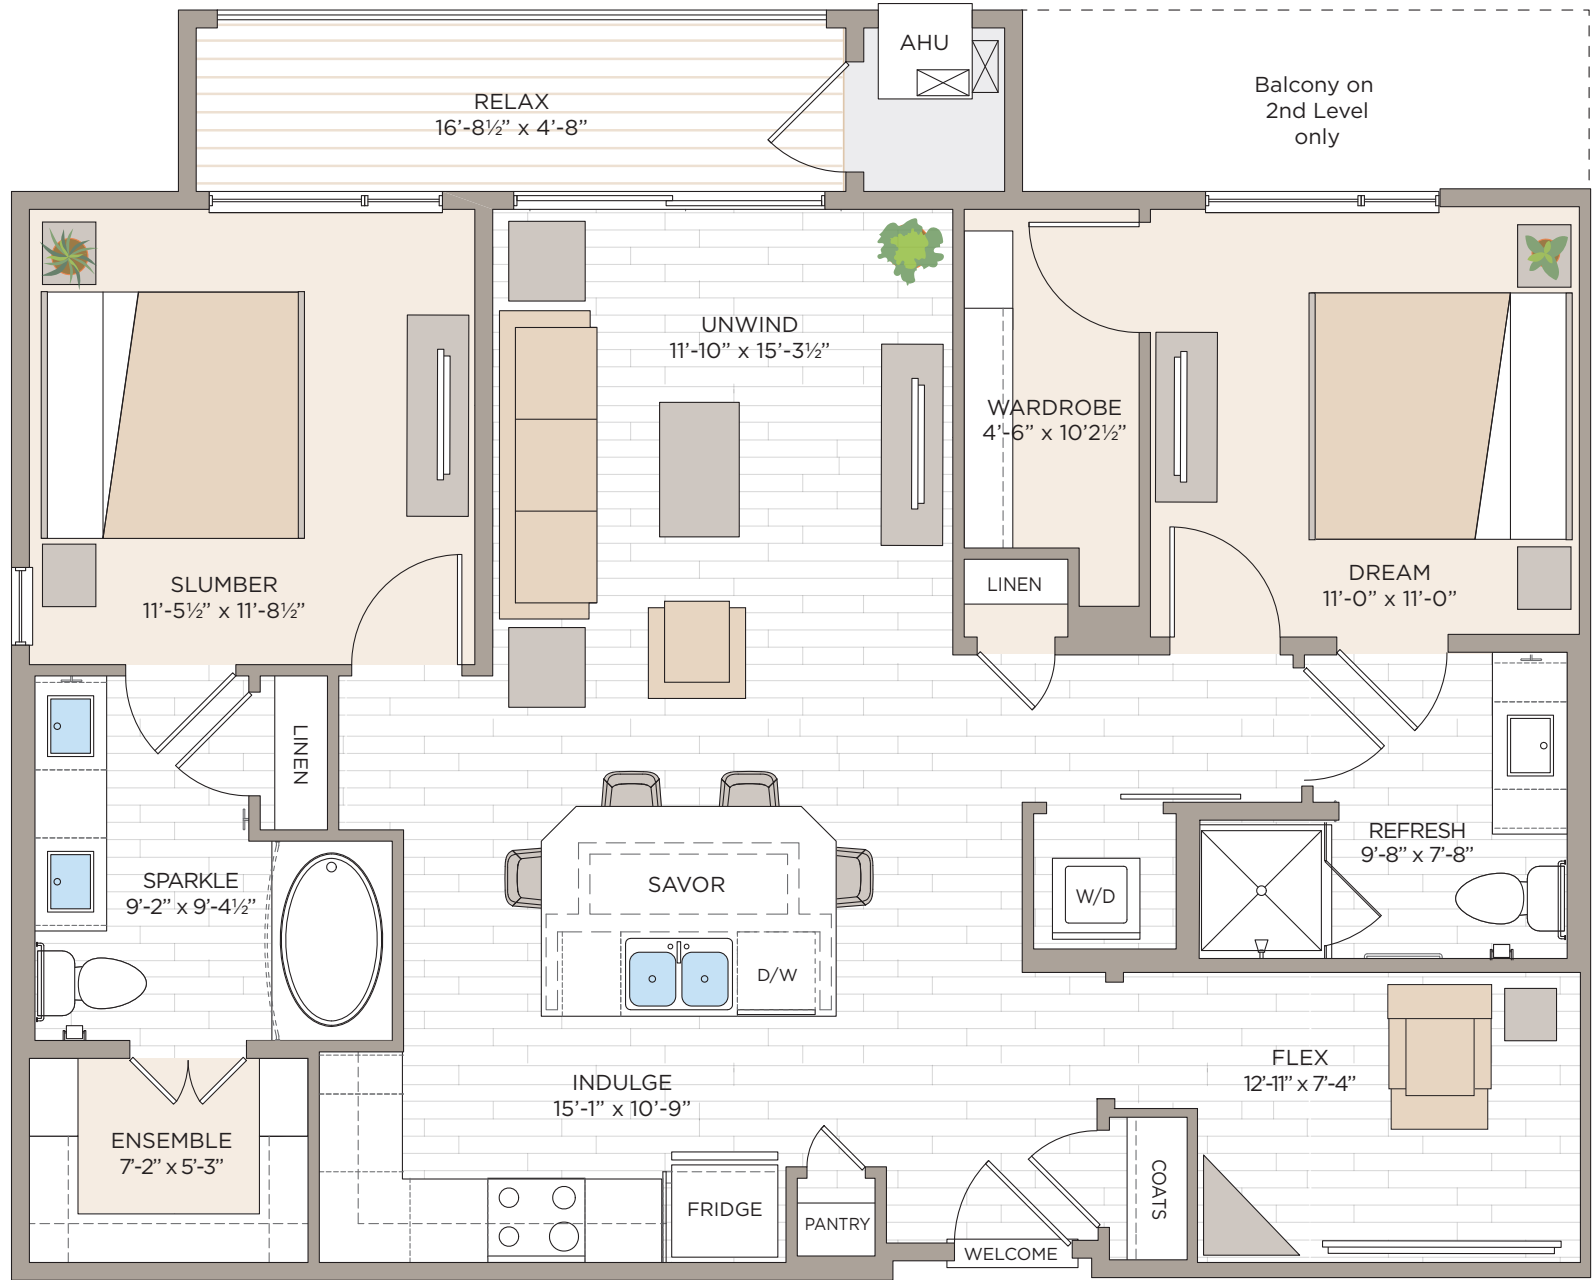

735 sq ft with Sunroom

One Bedroom, One Bath

SKYE 750

A2 - CHARLESTON

886 sq ft with Balcony

941 sq ft with Sunroom

One Bedroom, One Bath

SKYE 750

A4 - DOVER

909 sq ft with Balcony

One Bedroom, One Bath
with Study

SKYE 750

B - HARTFORD

1113 sq ft with Balcony

Two Bedroom, Two Bath

SKYE 750

B I - MONTPELIER

1134 sq ft with Balcony

1177 sq ft with Sunroom

Two Bedroom, Two Bath

SKYE 750

B3 - RICHMOND

1155 sq ft with Balcony

Two Bedroom, Two Bath
with Flex Space

SKYE 750

B4 - WASHINGTON

1705 sq ft with Balcony

Two Bedroom, Two 1/2 Bath with Den