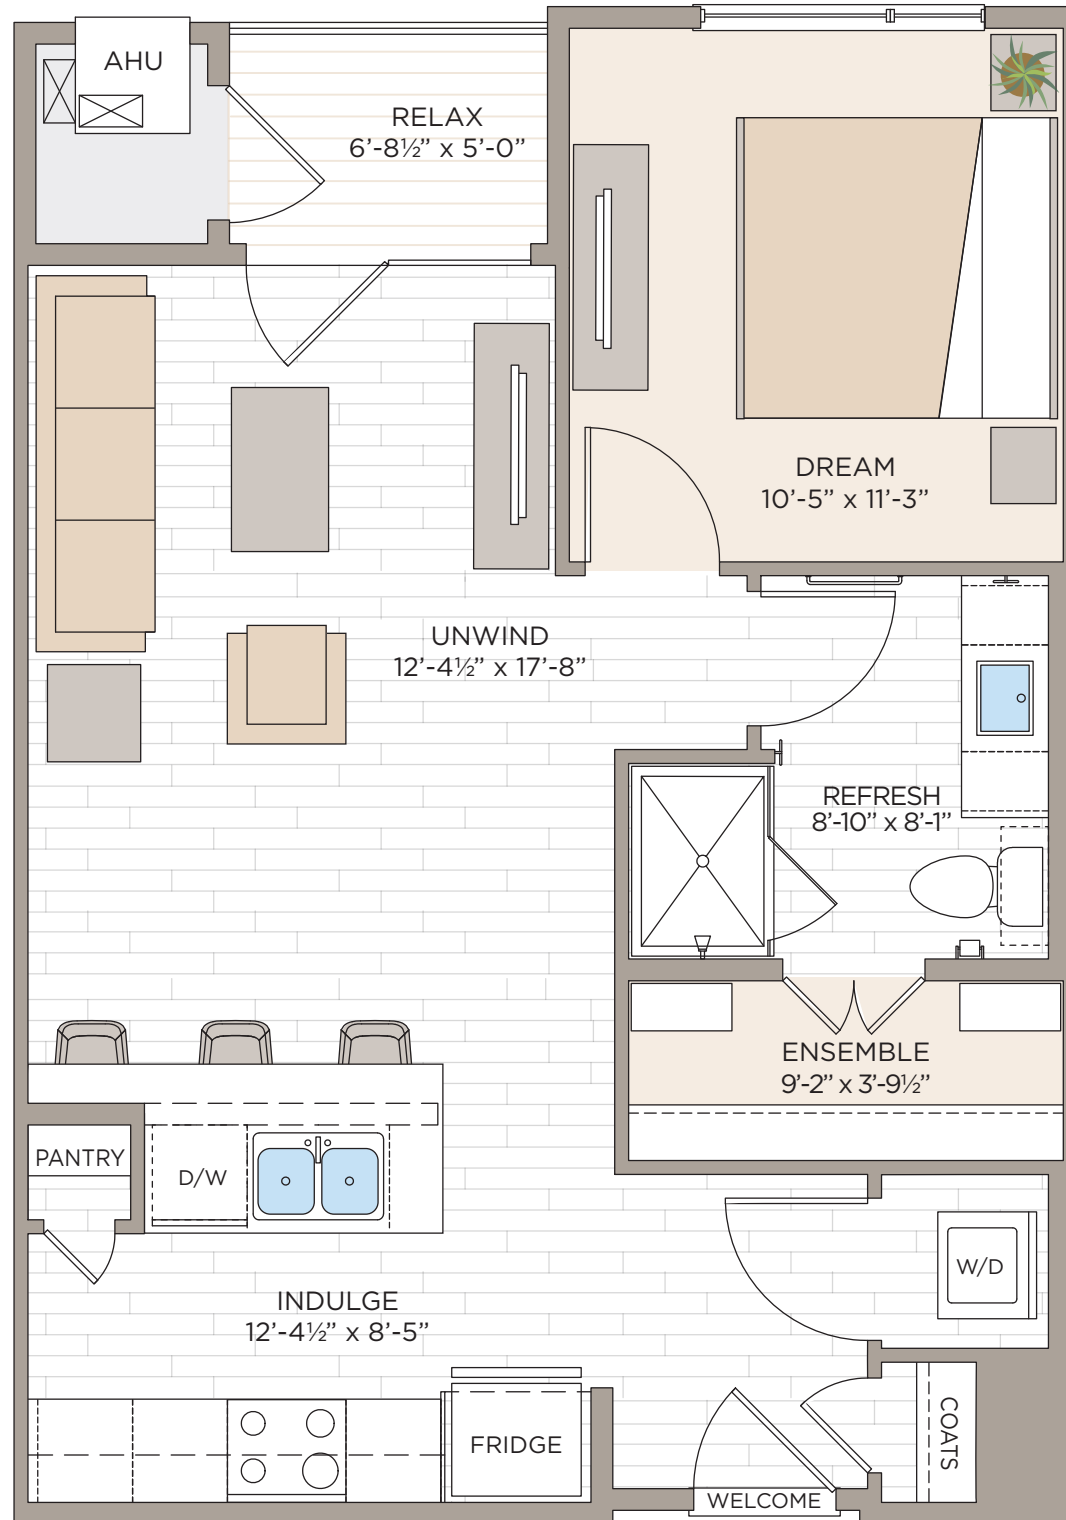

SKYE 750

A - ANNAPOLIS

681 sq ft with Balcony

713 sq ft with Sunroom

One Bedroom, One Bath

SKYE 750

A1 - AUGUSTA

699 sq ft with Balcony

735 sq ft with Sunroom

One Bedroom, One Bath

SKYE 750

A2 - CHARLESTON

886 sq ft with Balcony

941 sq ft with Sunroom

One Bedroom, One Bath

SKYE 750

A4 - DOVER

909 sq ft with Balcony

One Bedroom, One Bath
with Study

SKYE 750

B - HARTFORD

1113 sq ft with Balcony

Two Bedroom, Two Bath

SKYE 750

B I - MONTPELIER

1134 sq ft with Balcony

1177 sq ft with Sunroom

Two Bedroom, Two Bath

SKYE 750

B3 - RICHMOND

1155 sq ft with Balcony

Two Bedroom, Two Bath
with Flex Space