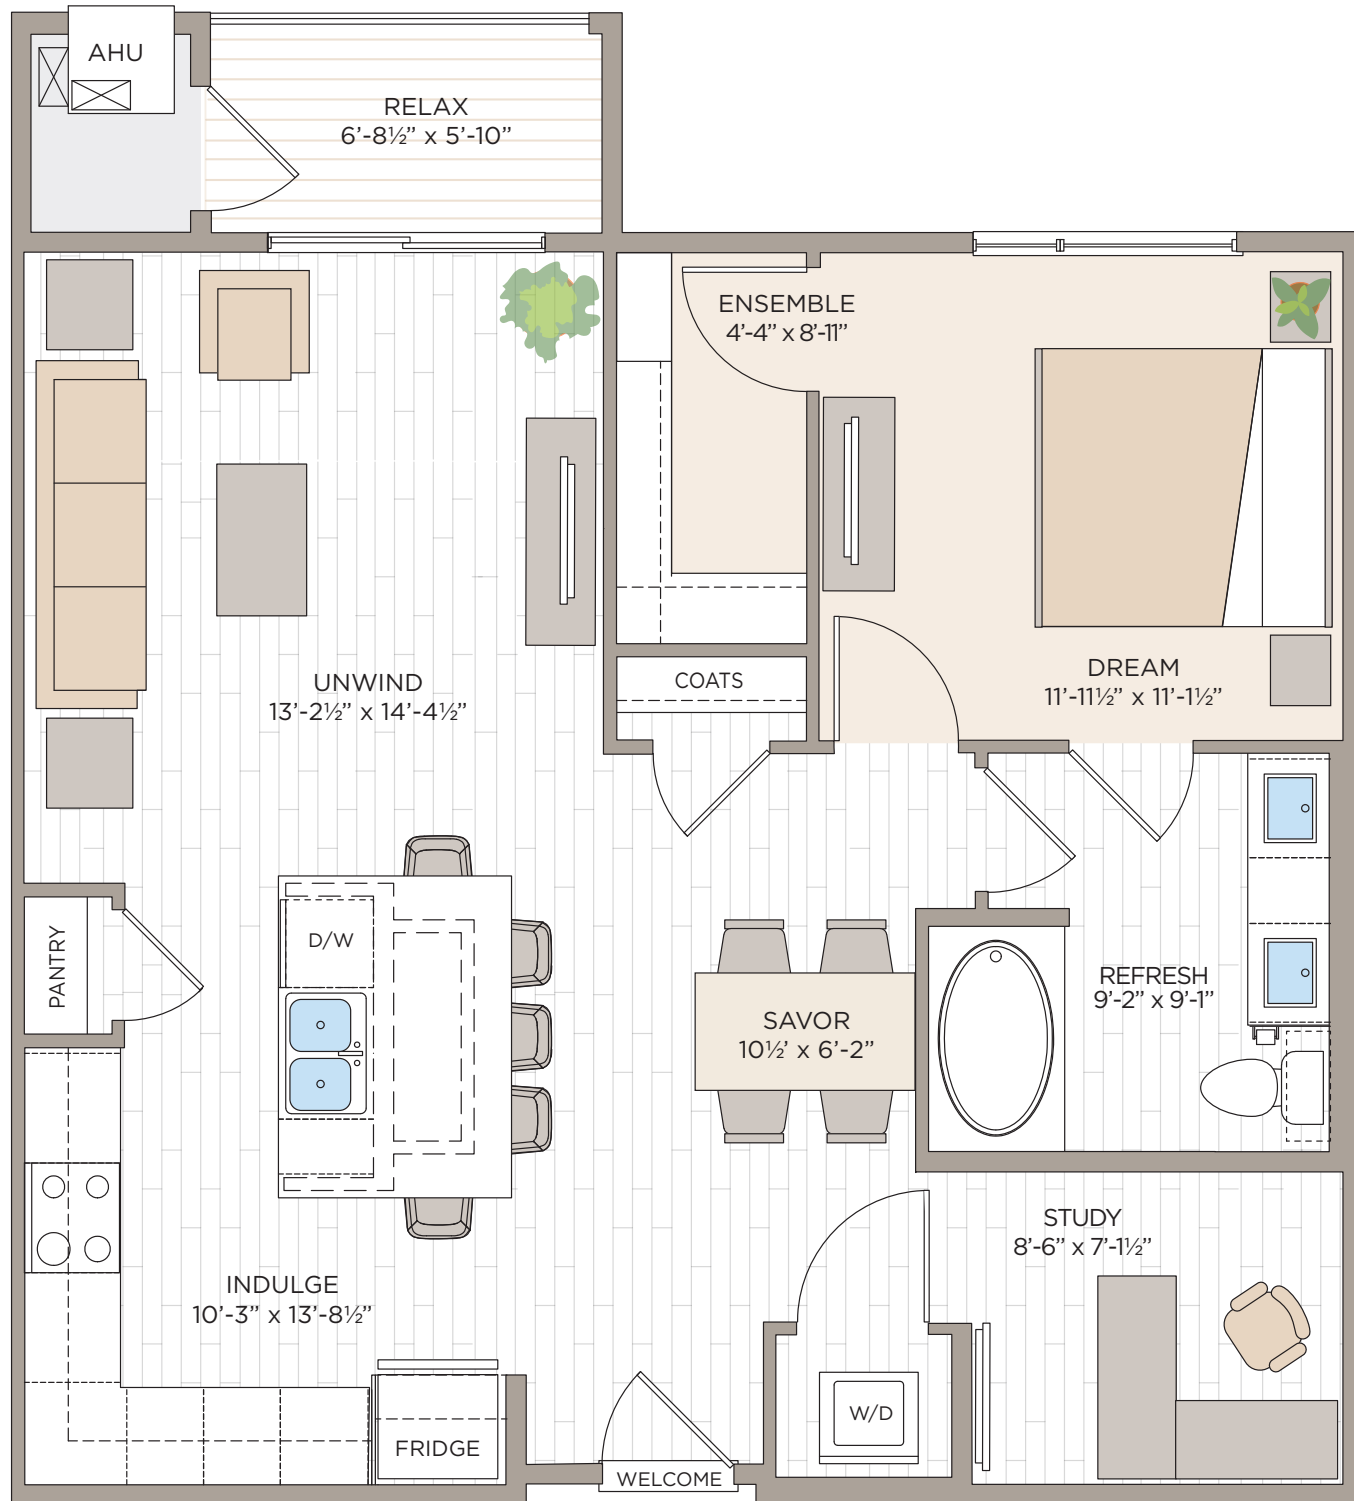

SKYE 750

A - ANNAPOLIS

681 sq ft with Balcony

713 sq ft with Sunroom

One Bedroom, One Bath

SKYE 750

A1 - AUGUSTA

699 sq ft with Balcony

735 sq ft with Sunroom

One Bedroom, One Bath

SKYE 750

A2 - CHARLESTON

886 sq ft with Balcony

941 sq ft with Sunroom

One Bedroom, One Bath

SKYE 750

A4 - DOVER

909 sq ft with Balcony

One Bedroom, One Bath
with Study

SKYE 750

B - HARTFORD

1113 sq ft with Balcony

Two Bedroom, Two Bath

SKYE 750

B I - MONTPELIER

1134 sq ft with Balcony

1177 sq ft with Sunroom

Two Bedroom, Two Bath

SKYE 750

B3 - RICHMOND

1155 sq ft with Balcony

Two Bedroom, Two Bath
with Flex Space