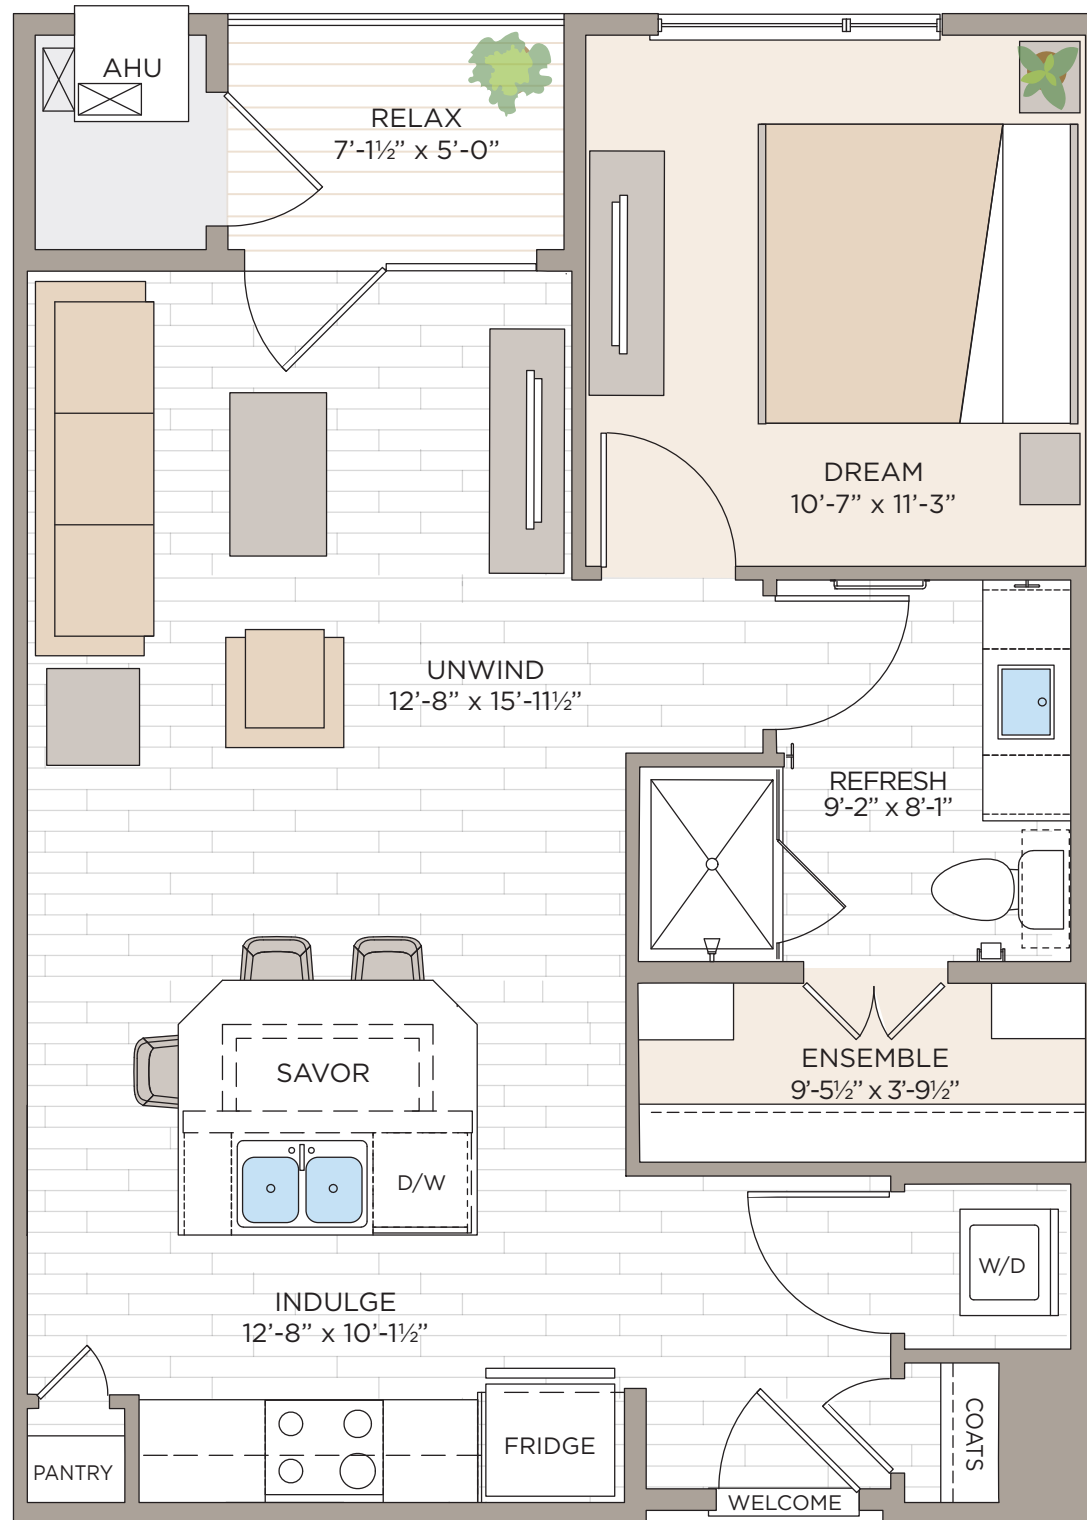

SKYE 750

A - ANNAPOLIS

681 sq ft with Balcony

713 sq ft with Sunroom

One Bedroom, One Bath

SKYE 750

A1 - AUGUSTA

699 sq ft with Balcony

735 sq ft with Sunroom

One Bedroom, One Bath

SKYE 750

A2 - CHARLESTON

886 sq ft with Balcony

941 sq ft with Sunroom

One Bedroom, One Bath

SKYE 750

A4 - DOVER

909 sq ft with Balcony

One Bedroom, One Bath
with Study

SKYE 750

B - HARTFORD

1113 sq ft with Balcony

Two Bedroom, Two Bath

SKYE 750

B I - MONTPELIER

1134 sq ft with Balcony

1177 sq ft with Sunroom

Two Bedroom, Two Bath

SKYE 750

B3 - RICHMOND

1155 sq ft with Balcony

Two Bedroom, Two Bath
with Flex Space