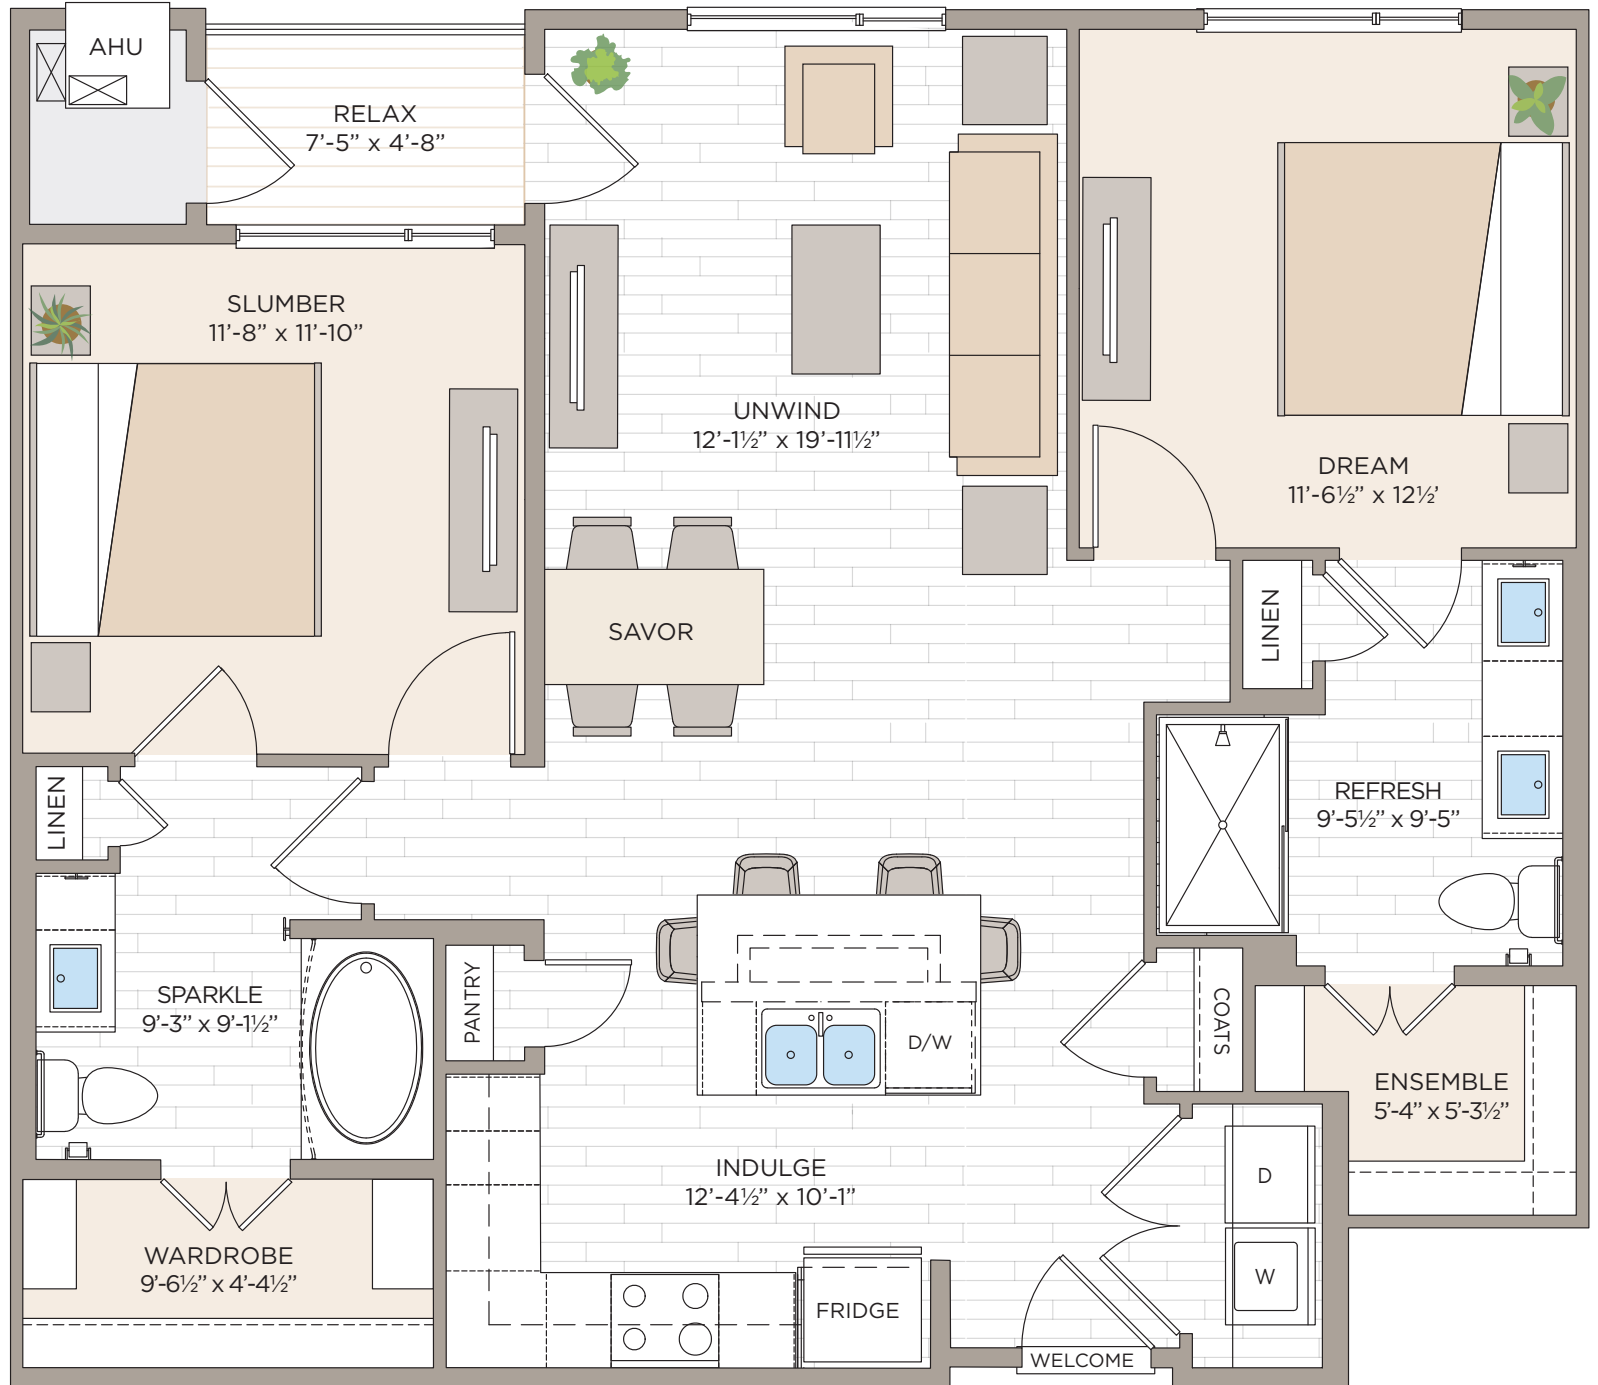

735 sq ft with Sunroom

One Bedroom, One Bath

SKYE 750

A2 - CHARLESTON

886 sq ft with Balcony

941 sq ft with Sunroom

One Bedroom, One Bath

SKYE 750

A4 - DOVER

909 sq ft with Balcony

One Bedroom, One Bath
with Study

SKYE 750

B - HARTFORD

1113 sq ft with Balcony

Two Bedroom, Two Bath

SKYE 750

B I - MONTPELIER

1134 sq ft with Balcony

1177 sq ft with Sunroom

Two Bedroom, Two Bath

SKYE 750

B3 - RICHMOND

1155 sq ft with Balcony

Two Bedroom, Two Bath
with Flex Space

SKYE 750

B4 - WASHINGTON

1705 sq ft with Balcony

Two Bedroom, Two 1/2 Bath with Den