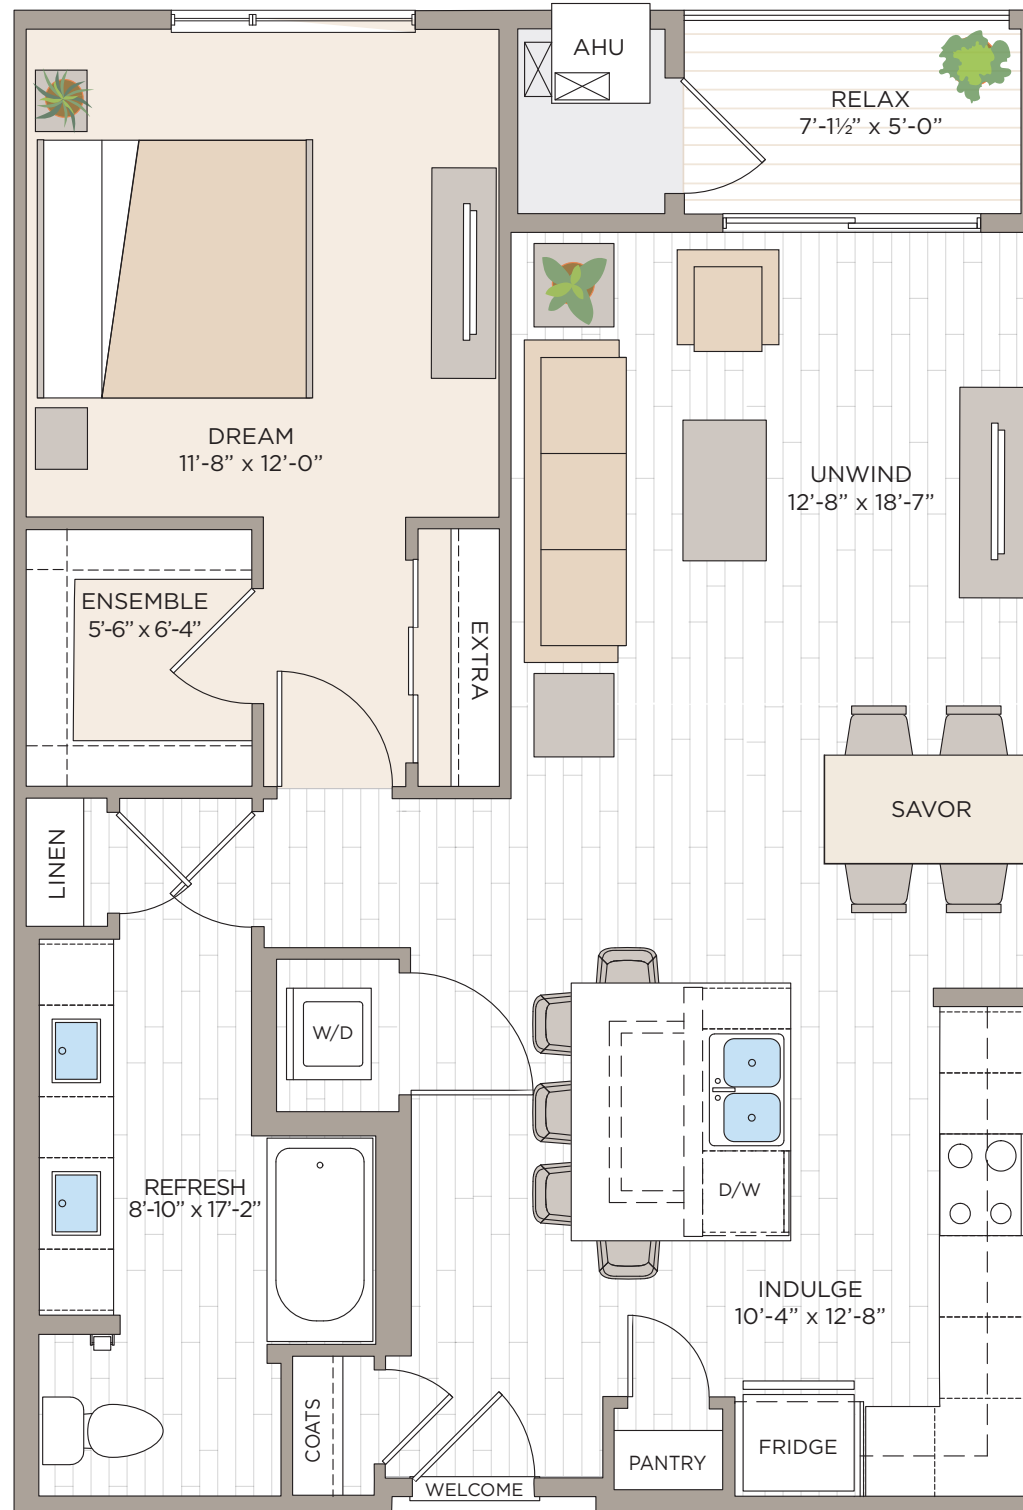

SKYE 750

A - ANNAPOLIS

681 sq ft with Balcony

713 sq ft with Sunroom

One Bedroom, One Bath

SKYE 750

A1 - AUGUSTA

699 sq ft with Balcony

735 sq ft with Sunroom

One Bedroom, One Bath

SKYE 750

A2 - CHARLESTON

886 sq ft with Balcony

941 sq ft with Sunroom

One Bedroom, One Bath

SKYE 750

A4 - DOVER

909 sq ft with Balcony

One Bedroom, One Bath
with Study

SKYE 750

B - HARTFORD

1113 sq ft with Balcony

Two Bedroom, Two Bath

SKYE 750

B I - MONTPELIER

1134 sq ft with Balcony

1177 sq ft with Sunroom

Two Bedroom, Two Bath

SKYE 750

B3 - RICHMOND

1155 sq ft with Balcony

Two Bedroom, Two Bath
with Flex Space